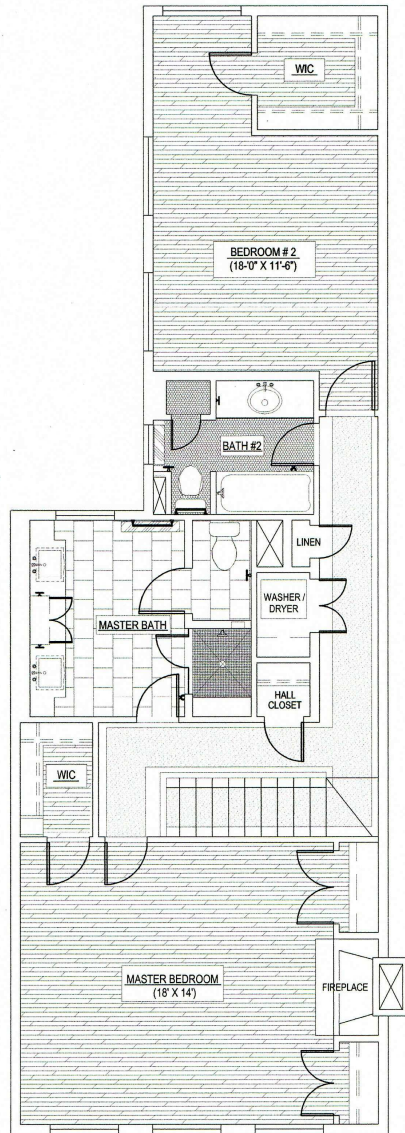

## LEVEL 2 – FLOOR PLAN

- HARDWOOD FLOORING (STAIRS, HALLWAY, MASTER BEDROOM AND BEDROOM #2)
- REMODELED MASTER BATH WITH CALCUTTA, FLOORING AND SHOWER SURROUND. NEW VANITY CABINETRY W/ CALCUTTA SLAB COUNTERTOP. NEW PLUMBING FIXTURES (POLISHED CHROME FINISH). NEW EURO FRAMELESS GLASS SHOWER DOOR.
- REMODELED BATH #2 W/ NEW CABINETRY AND CARRARA SLAB MARBLE COUNTERTOP. NEW PLUMBING FIXTURES (POLISHED CHROME FINISH)
- NEW RADIANT HEATED FLOORS IN BOTH BATHROOMS.
- NEW CUSTOM ROLLER SHADES / BLINDS FOR ALL BATH AND BEDROOM WINDOWS.
- NEW RECESSED LIGHTING THROUGHOUT ENTIRE FLOOR
- HARDWIRE THROUGHOUT FOR HD TV / PHONE / INTERNET
- NEW BUILT OUT WALK-IN CLOSETS
- BOSCH FRONT LOADER STACKABLE WASHER AND DRYER
- NEW CUSTOM PAINT ON WALLS AND BUILT-INS THROUGHOUT