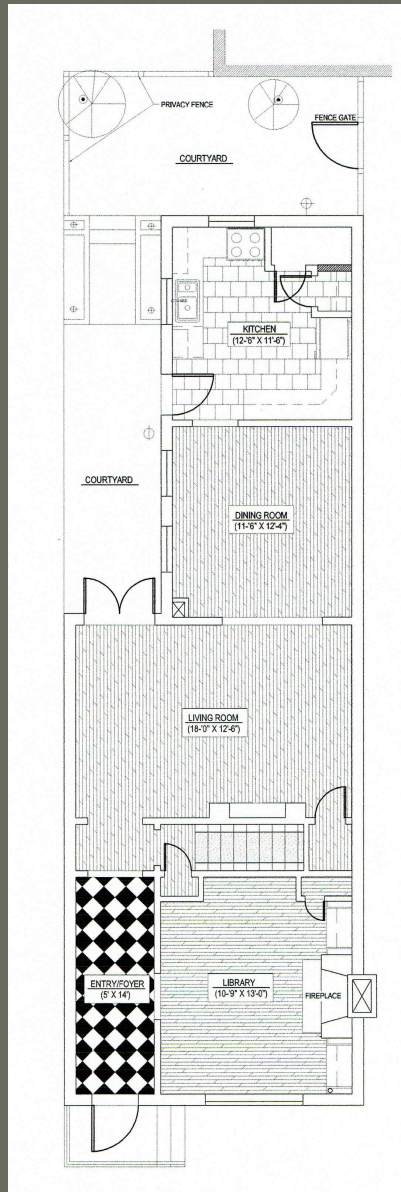

LEVEL 1 – FLOOR PLAN

- HARDWOOD FLOORING (LIBRARY, LIVING, AND DINING ROOMS)
- REMODELED KITCHEN WITH NEW CABINETS, HONED MARBLE FLOORING, AND GRANITE COUNTERTOPS. NEW STOVE COOKTOP AND PLUMBING FIXTURES (STAINLESS STEEL UNDERMOUNT SINK WITH PULLDOWN SPRAY FAUCET)
- NEW KITCHEN PANTRY
- NEW CUSTOM BUILT-INS (LIBRARY AND LIVING ROOM)
- NEW RECESSED LIGHTING THROUGHOUT ENTIRE FLOOR
- HARDWIRE THROUGHOUT FOR HD TV / PHONE / INTERNET
- NEW CUSTOM PAINT ON WALLS AND BUILT-INS THROUGHOUT